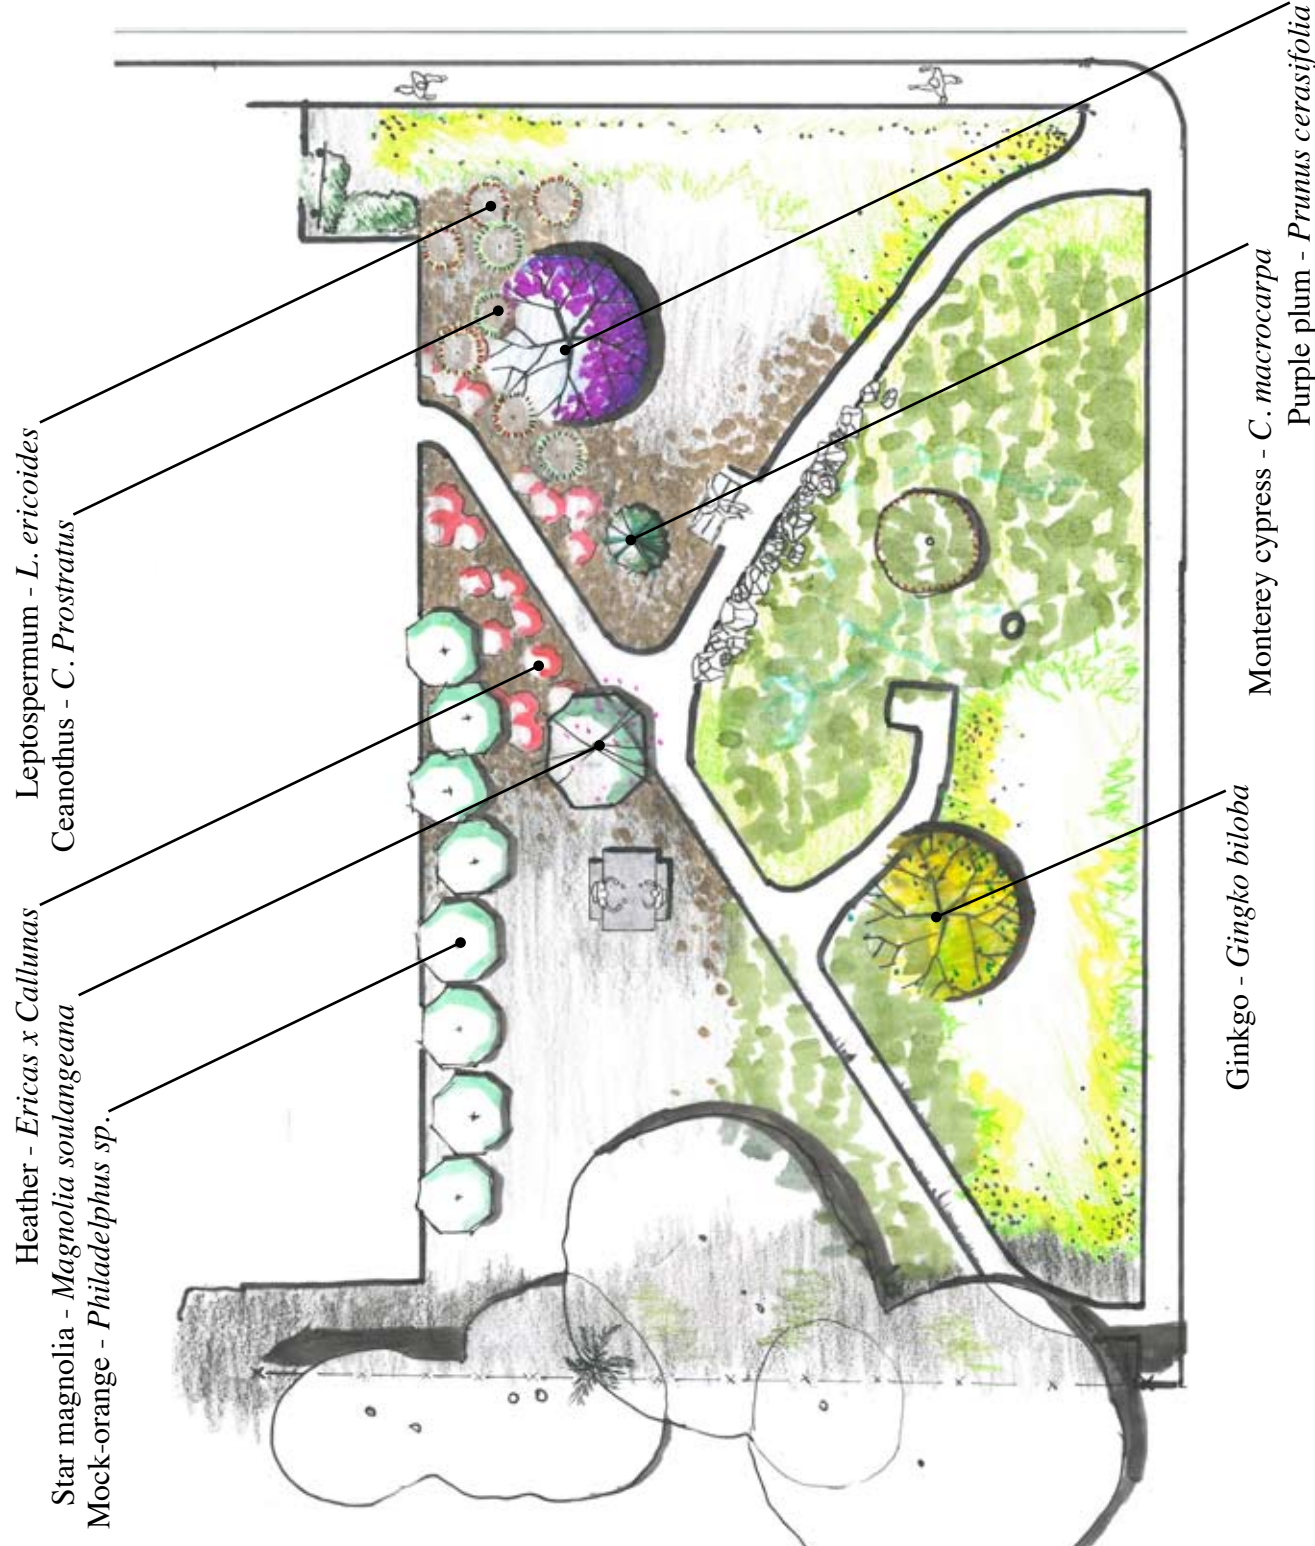

Lower Stout Park Beautification Project

Work is underway to transform the lower portion of Stout Park into a new space with beautiful plant material for year-round interest!

A new seating area will be provided for picnics and lunch breaks along with custom engraved brick pavers to adorn the walkways.

A focal point will be a unique custom water feature designed by a local artist utilizing the existing cistern well.

We are seeking donations, volunteers, and any and all help to realize our dream for Lower Stout Park!

HOW CAN YOU BE A PART OF THIS COMMUNITY PROJECT?

Below is a sample of the plant material to expect to see as the park is transformed and we install landscaping improvements:

Redtwig dogwood Sedges

Leptospermum Ceanothus

Mock-orange Sarococca

Ginkgo tree Star magnolia

To help fund this project:

The Lower Stout Park Beautification Committee is selling commemorative bricks to be used in the design of the park.

Three sizes of bricks are available to choose from: