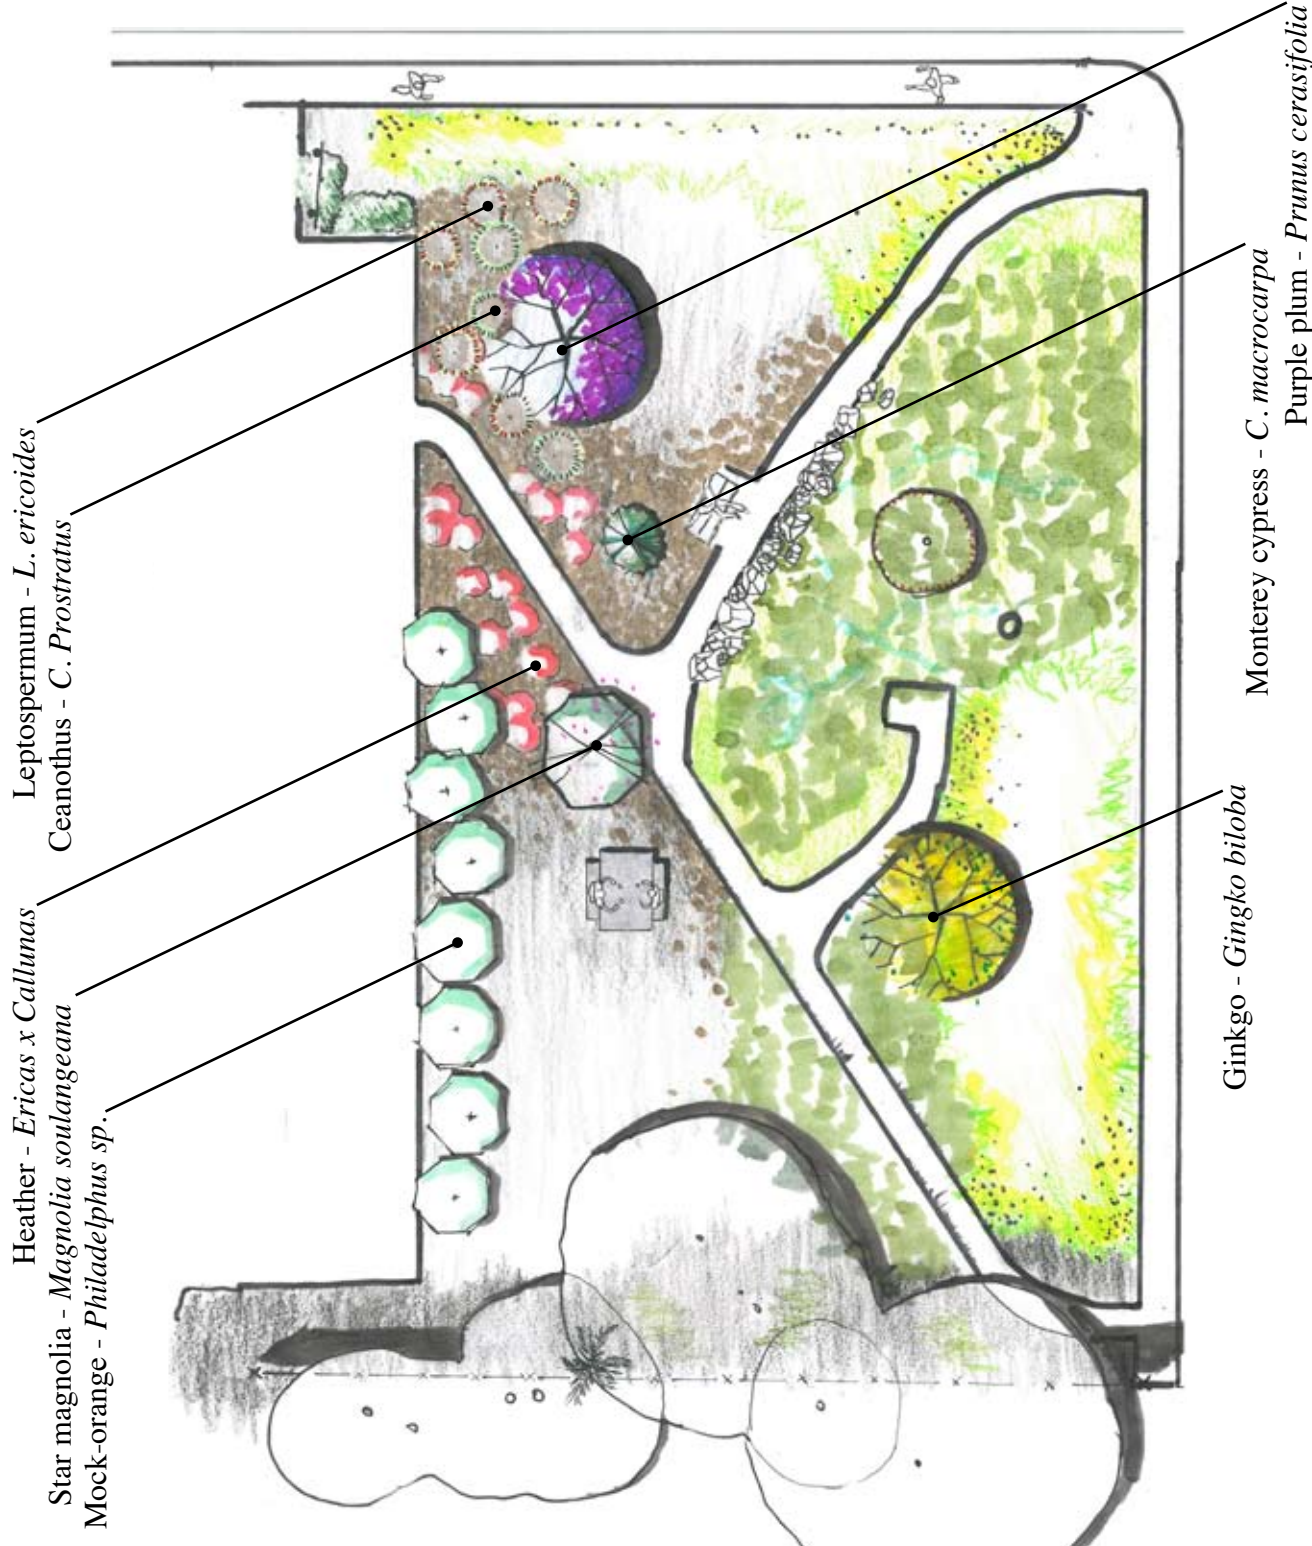

# Lower Stout Park Beautification Project

Work is underway to transform the lower portion of Stout Park into a new space with beautiful plant material for year-round interest!

A new seating area will be provided for picnics and lunch breaks along with custom engraved brick pavers to adorn the walkways.

A focal point will be a unique custom water feature designed by a local artist utilizing the existing cistern well.

We are seeking donations, volunteers, and any and all help to realize our dream for Lower Stout Park!

## To help fund this project:

The Lower Stout Park Beautification Committee is selling commemorative bricks to be used in the design of the park.

Three sizes of bricks are available to choose from:

4" x 8" brick - (\$50)  
up to 2 lines, 20 characters per line

Detach order form and mail to:  
Lower Stout Park  
Beautification Committee  
898 Elk Drive  
Brookings, OR 97415

INSCRIPTION FORM

- 4" x 8" brick - up to 2 lines, 20 characters per line (\$50)
  - 8" x 8" brick - up to 4 lines, 20 characters per line (\$100)
  - 8" x 8" corporate brick - business logo for your company (\$250)
- NOTE: spaces count as characters PLEASE PRINT